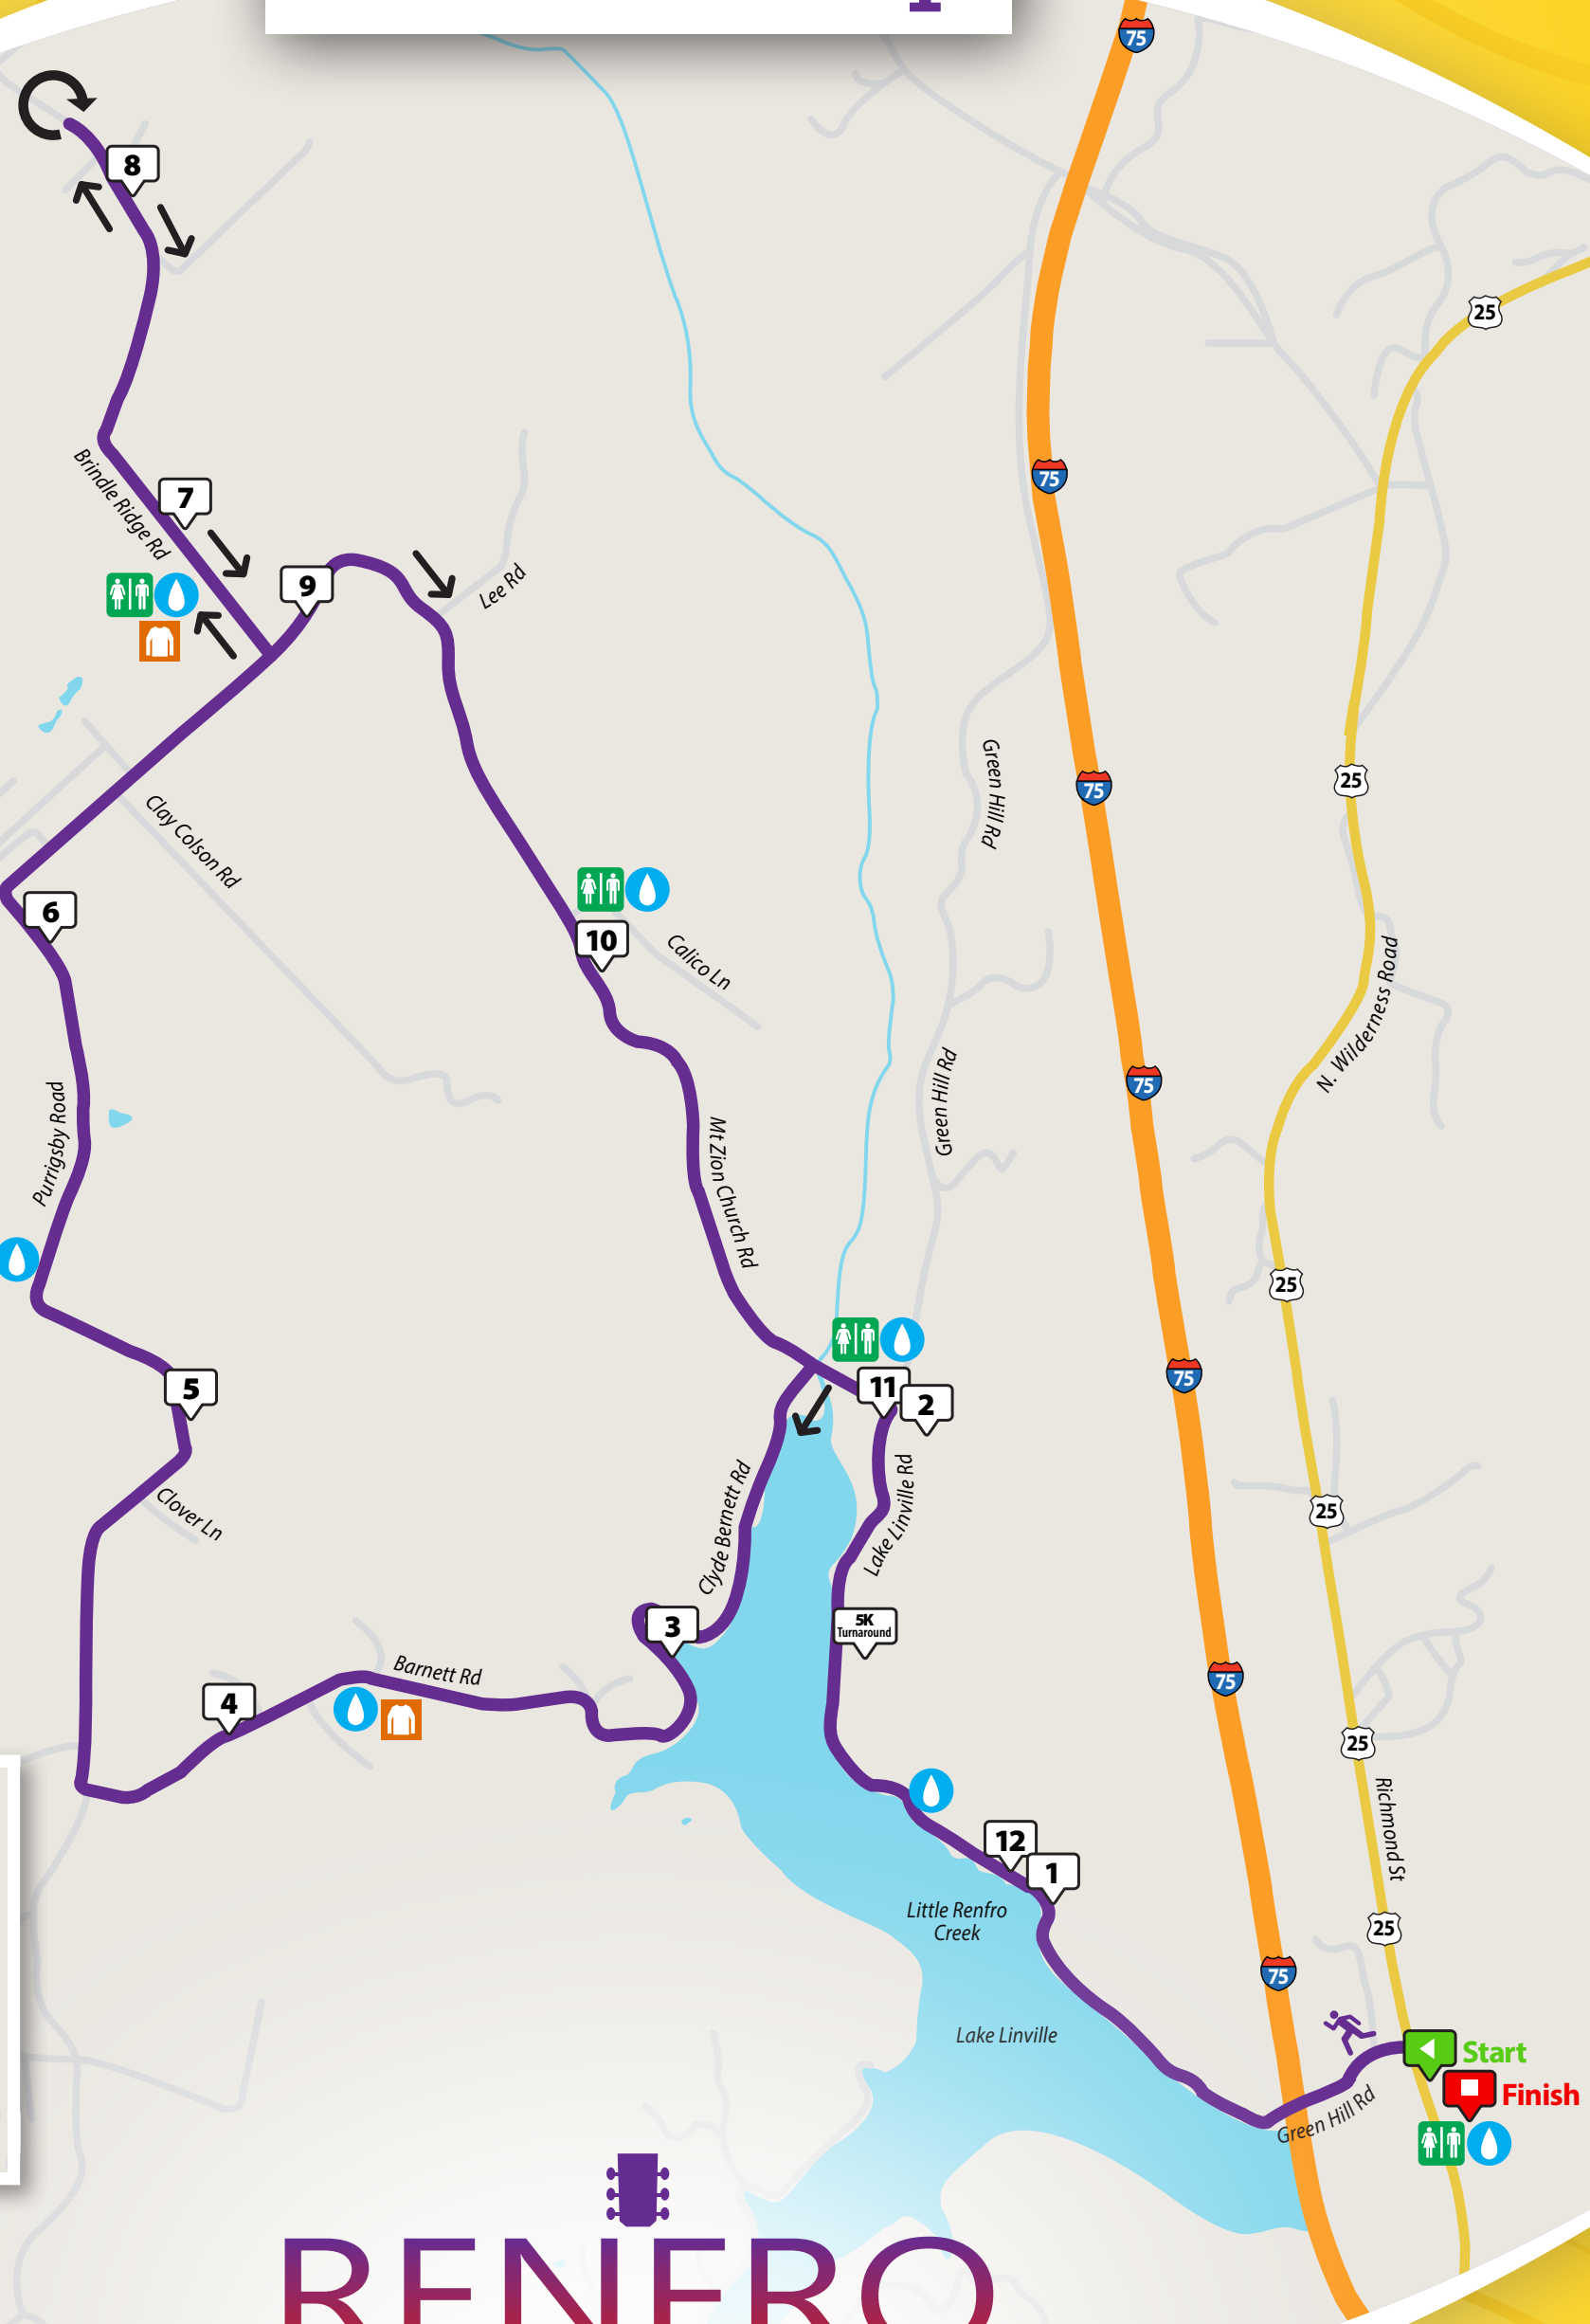

Course Map

-  Mile Marker
-  Port-A Potty
-  Hydration Station
-  Gear Drop Station

RENFRO
RA
ROCK N' RUN